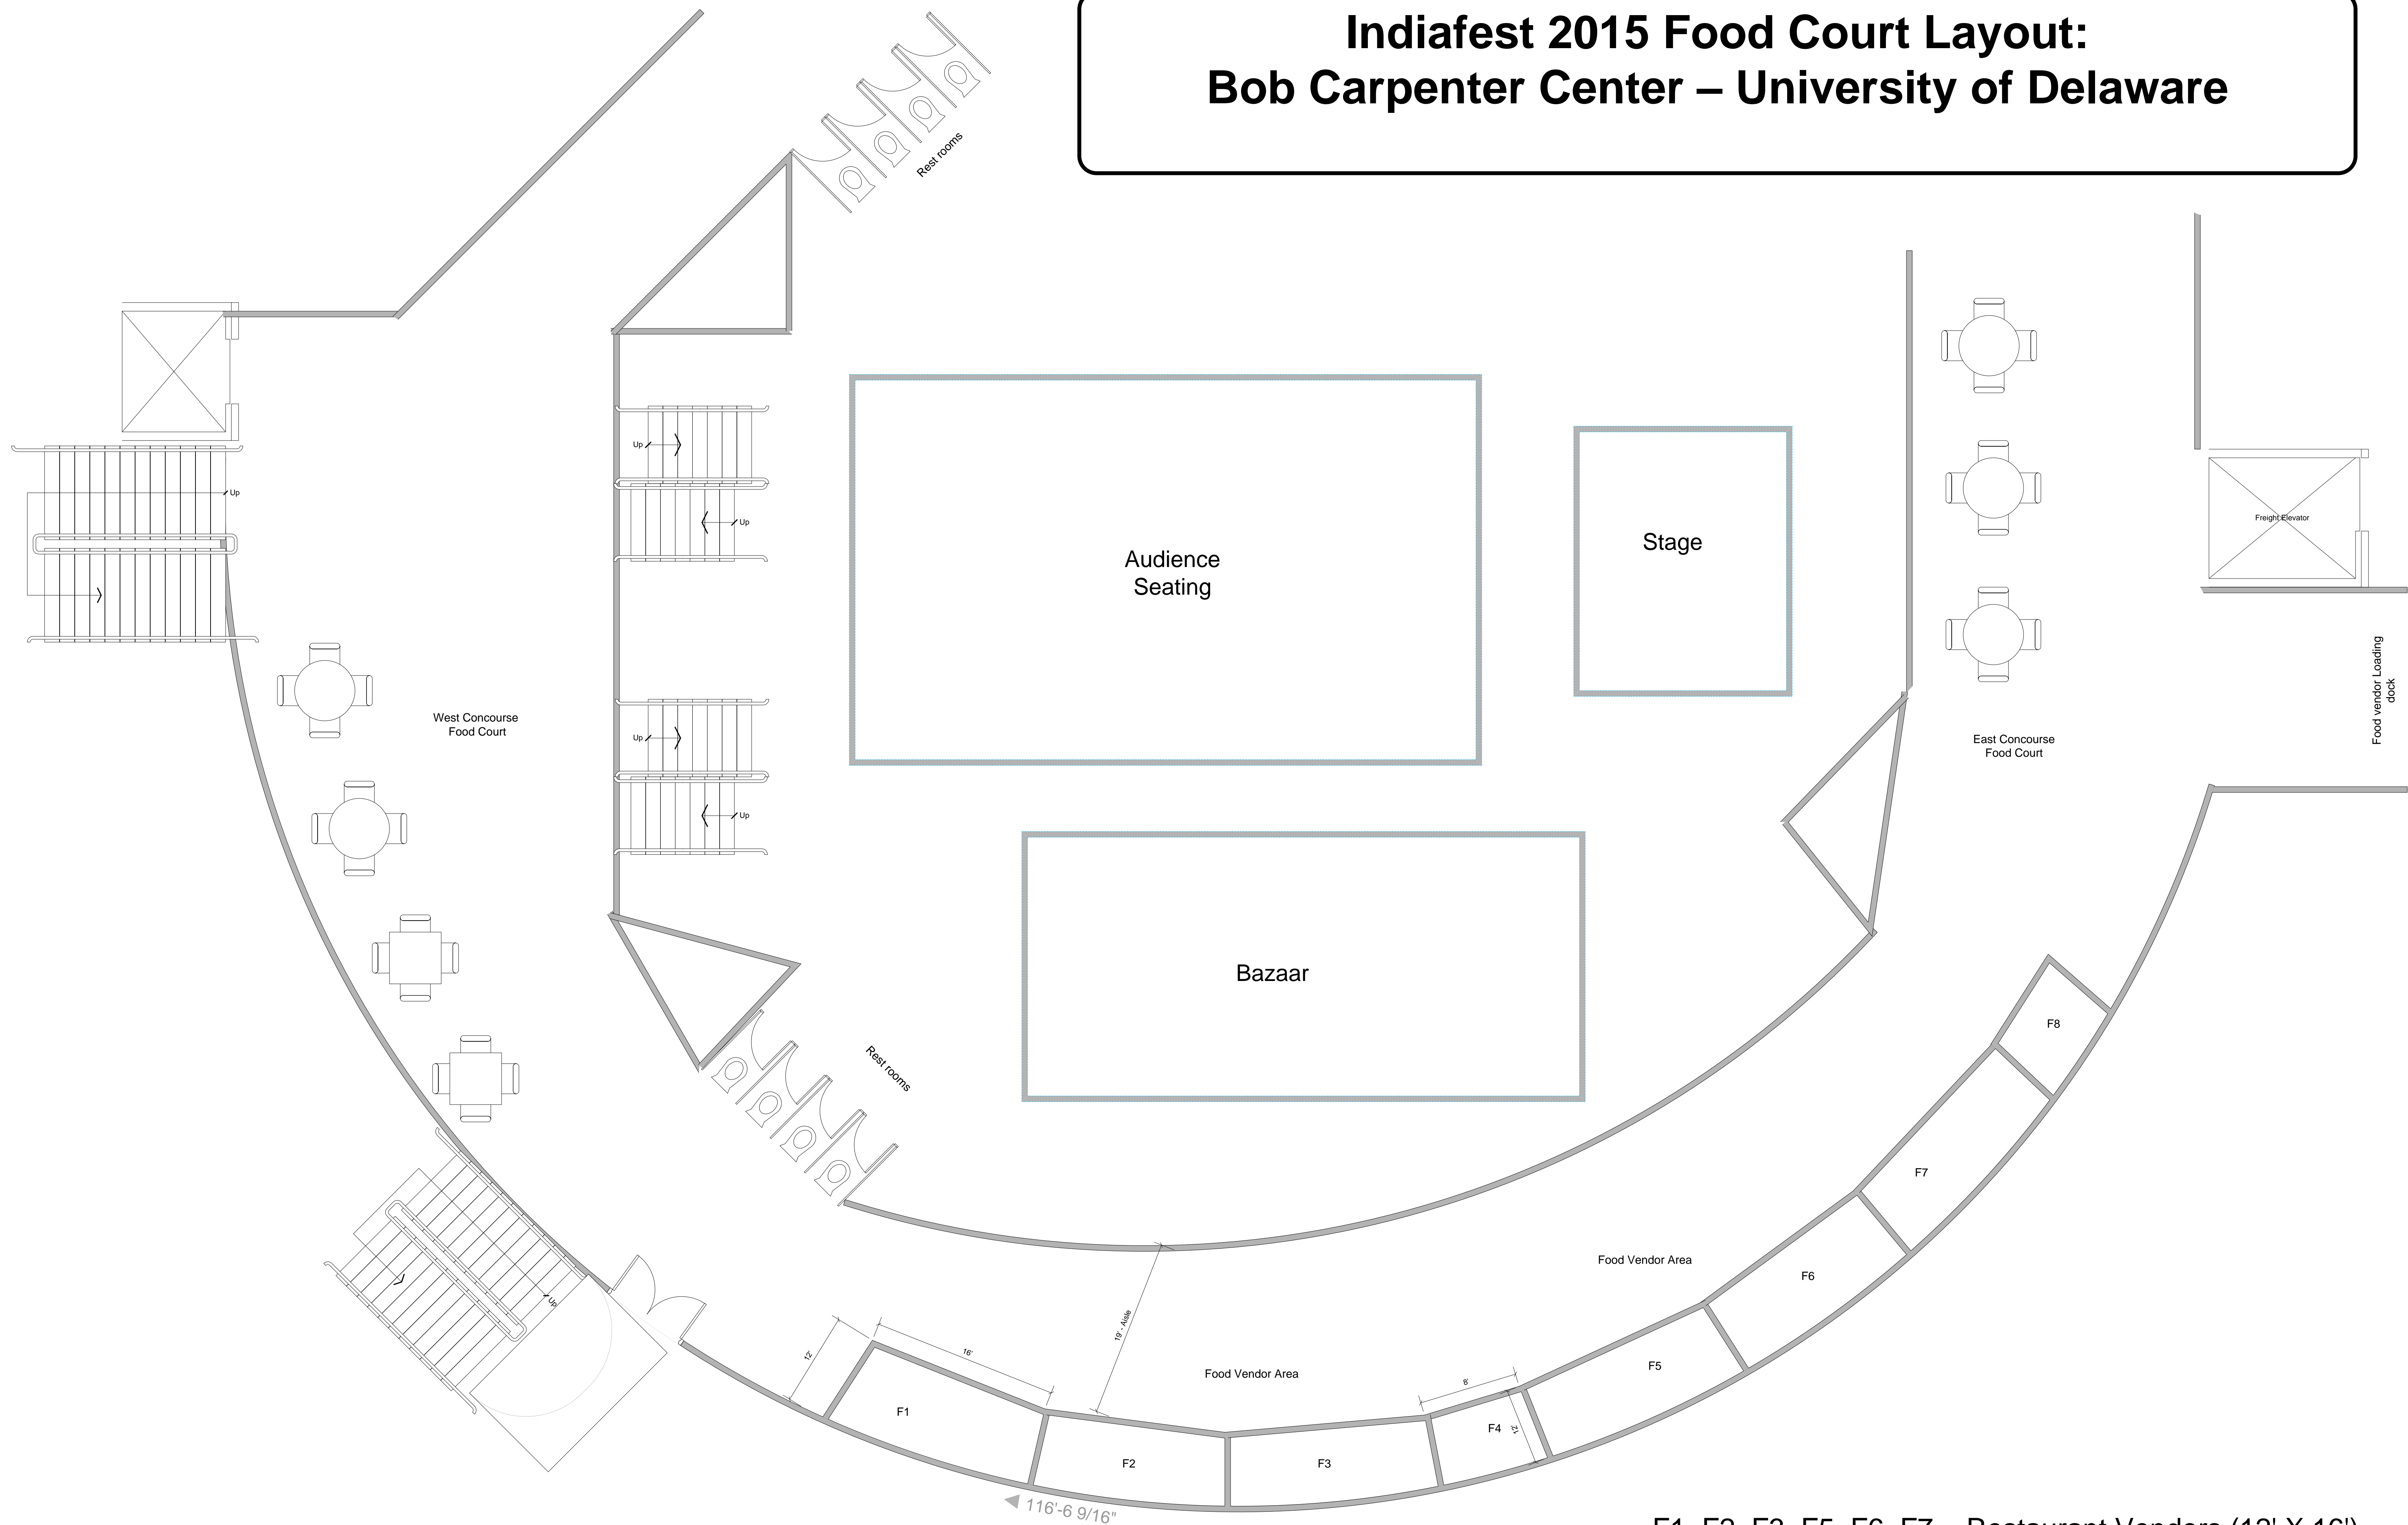

Indiafest 2015 Food Court Layout: Bob Carpenter Center – University of Delaware

F1, F2, F3, F5, F6, F7 = Restaurant Vendors (12' X 16')
 F4, F8 = non-Restaurant Vendors (12' X 8')